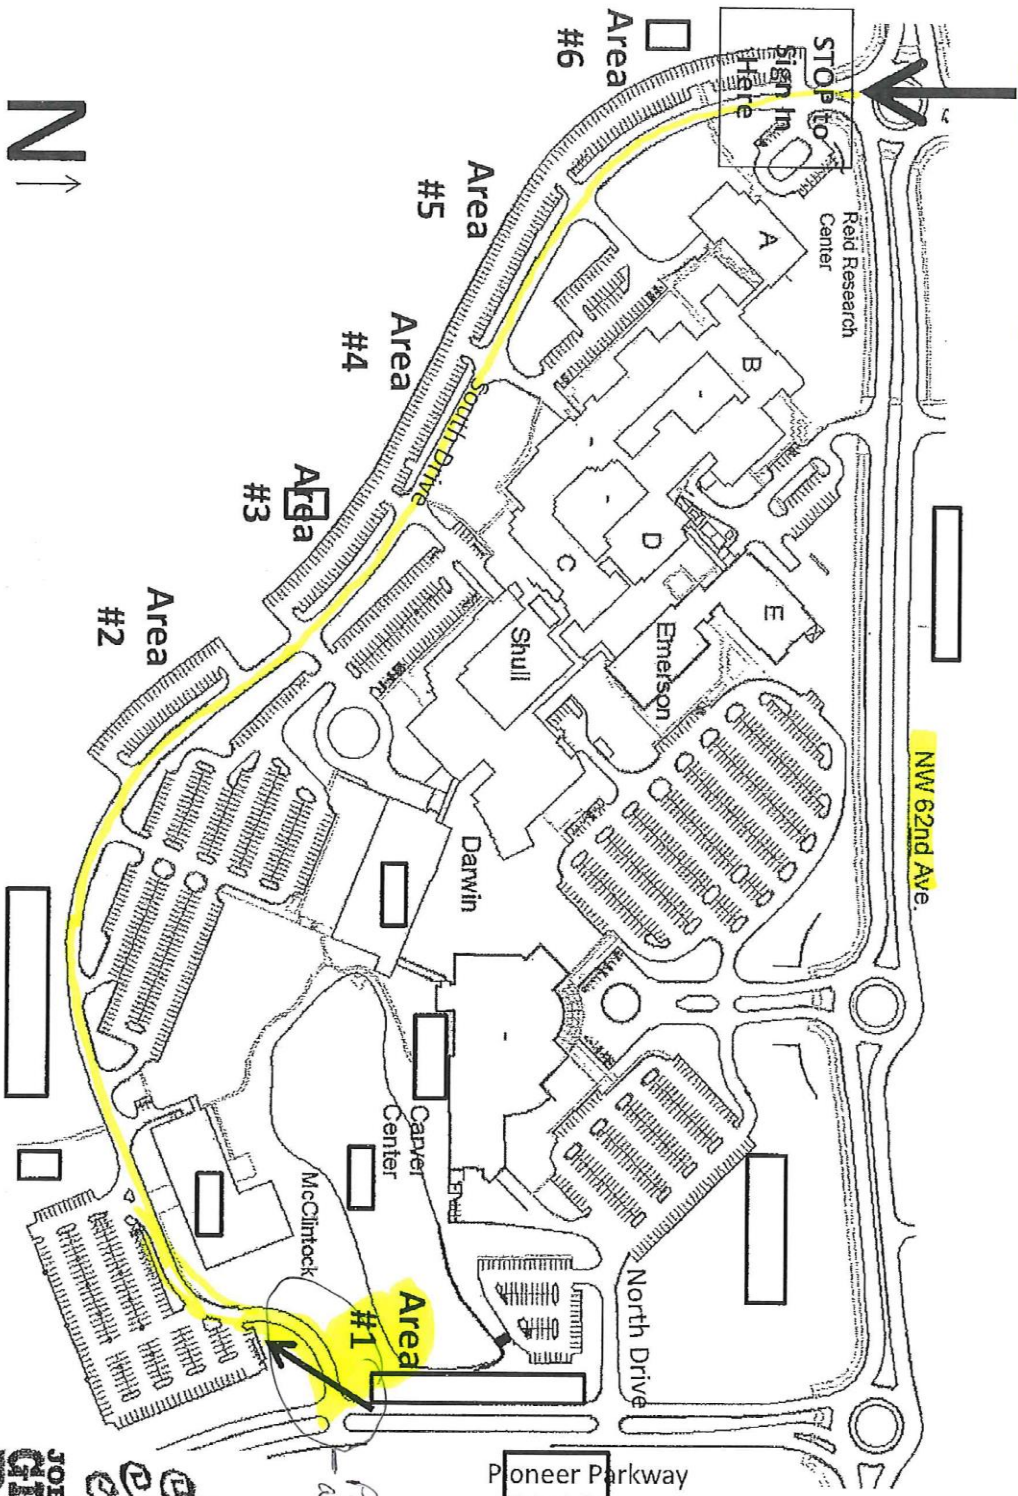

Johnston Green Days Parade Map

Staging Areas 1-6
Entrance (South Drive)

*Park Sign-File
along South Drive*